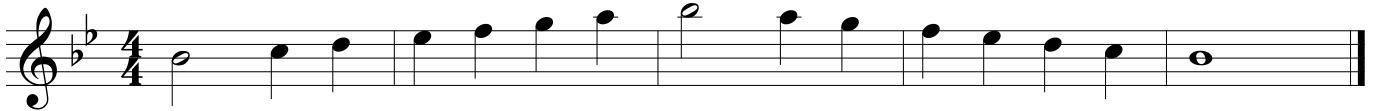

# MS 6th Grade All County Audition

Oboe

Jefferson County Public Schools  
6th Grade All County Band Auditions  
March 7, 2019  
4:30-7:00pm  
Newburg Middle School

The sight reading portion of the audition will occur after you have performed your scale and your piece. You will have 30 seconds to sight read 4 measures of music. Use a method that you know to sight read those 4 measures without playing your instrument. When your sight reading time is over, your adjudicator will ask for you to begin playing those 4 measures. After you have played those 4 measures, you may leave the audition room.

## Concert B-flat Scale

♩ = 108

♩ = 94-106