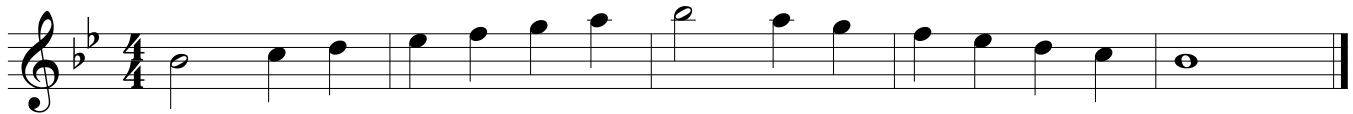

MS 6th Grade All County Audition

Flute

Jefferson County Public Schools
6th Grade All County Band Auditions
March 7, 2019
4:30-7:00pm
Newburg Middle School

The sight reading portion of the audition will occur after you have performed your scale and your piece. You will have 30 seconds to sight read 4 measures of music. Use a method that you know to sight read those 4 measures without playing your instrument. When your sight reading time is over, your adjudicator will ask for you to begin playing those 4 measures. After you have played those 4 measures, you may leave the audition room.

Concert B-flat Scale

♩ = 108

♩ = 96 - 104