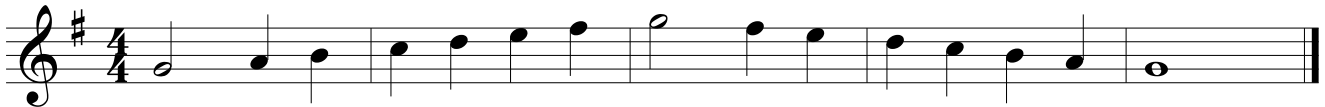

MS 6th Grade All County Audition

Baritone Sax.

Jefferson County Public Schools
6th Grade All County Band Auditions
March 7, 2019
4:30-7:00pm
Newburg Middle School

The sight reading portion of the audition will occur after you have performed your scale and your piece. You will have 30 seconds to sight read 4 measures of music. Use a method that you know to sight read those 4 measures without playing your instrument. When your sight reading time is over, your adjudicator will ask for you to begin playing those 4 measures. After you have played those 4 measures, you may leave the audition room.

Concert B-flat Scale

♩ = 108

♩ = 96 - 104